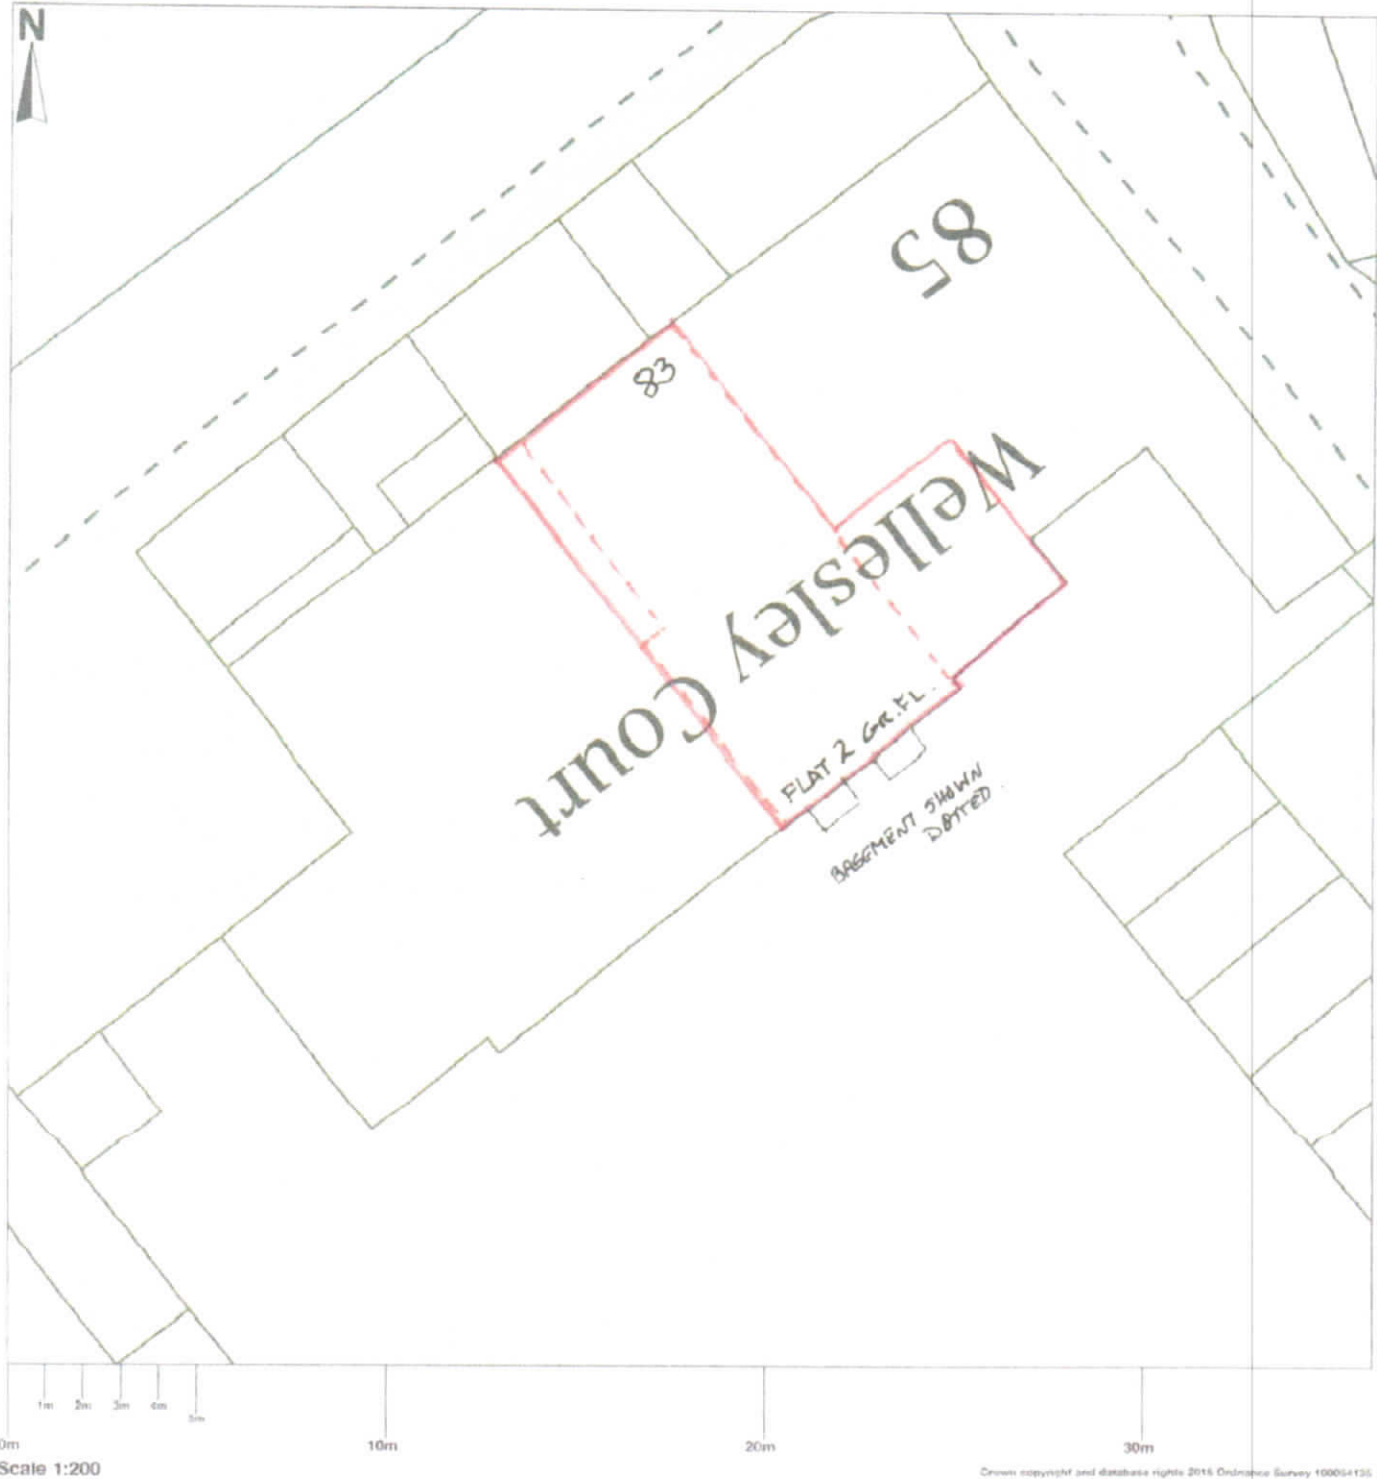

2 Wellesley Court, Greens Place, South Shields, NE33 2AQ

Map area bounded by: 436409,568017 436445,568053. Produced on 22 November 2019 from the OS National Geographic Database. Reproduction in whole or part is prohibited without the prior permission of Ordnance Survey. © Crown copyright 2019. Supplied by UKPlanningMaps.com a licensed OS partner (100054135). Unique plan reference: b36buk/406581/551649

NOTE : THERE ARE NO CHANGES TO THE EXTERNAL STRUCTURE OF THE BUILDING UNDER THIS PROPOSAL .

EXISTING SITE LAYOUT

DRB 2/WC/03/ DATE AUG 2020
2020